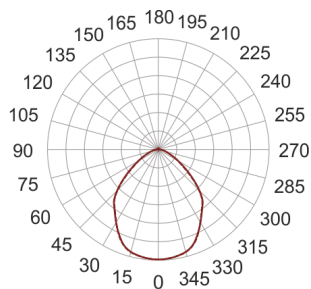

# FIGO SQUARE Z 40X40 BIAŁY

— C0-C180      ····· C90-C270

- IP: 20
- Color temperature: 2700-3500
- Luminous flux: lm

Name	Code	Colour	Voltage supply	Luminaire wattage	Light source type	
<a href="#">FIGO SQUARE Z 40x40 BIAŁY</a>		white	230V		LED	3000K