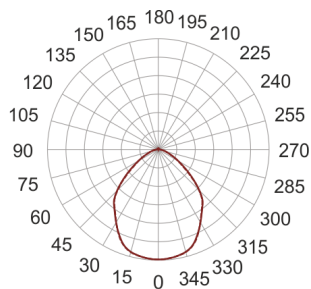

# FIGO SQUARE Z 50X50 DUAL BIAŁY

— C0-C180    ..... C90-C270

- IP: 20
- Color temperature: 2700-3500
- Luminous flux: lm

Name	Code	Colour	Voltage supply	Luminaire wattage	Light source type	
<a href="#">FIGO SQUARE Z 50x50 DUAL BIAŁY</a>		white	230V		LED	3000K