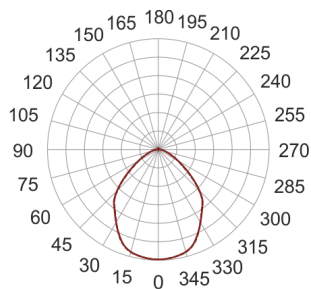

FIGO SQUARE Z 70X70 BIAŁY

— C0-C180 ····· C90-C270

- IP: 20
- Color temperature: 2700-3500
- Luminous flux: lm

Name	Code	Colour	Voltage supply	Luminaire wattage	Light source type	
FIGO SQUARE Z 70x70 BIAŁY		white	230V		LED	3000K