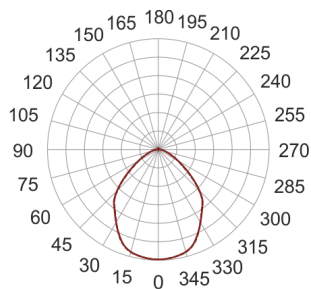

FIGO SQUARE Z 70X70 BIAŁY

— C0-C180 C90-C270

- IP: 20
- Color temperature: 2700-3500
- Luminous flux: lm

Name	Code	Colour	Voltage supply	Luminaire wattage	Light source type	
FIGO SQUARE Z 70x70 BIAŁY		white	230V		LED	3000K