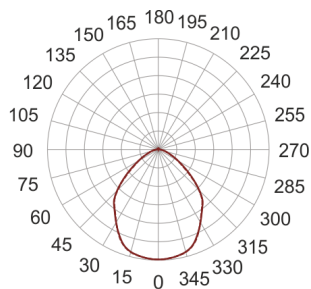

# FIGO SQUARE Z 70X70 BIAŁY

— C0-C180      ····· C90-C270

- IP: 20
- Color temperature: 2700-3500
- Luminous flux: lm

Name	Code	Colour	Voltage supply	Luminaire wattage	Light source type	
<a href="#">FIGO SQUARE Z 70x70 BIAŁY</a>		white	230V		LED	3000K