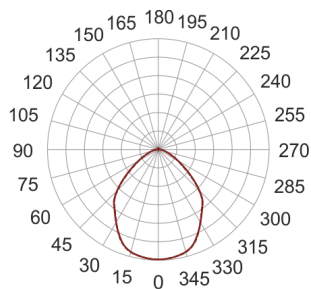

# FIGO SQUARE Z 80X30 BIAŁY

— C0-C180      ····· C90-C270

- IP: 20
- Color temperature: 2700-3500
- Luminous flux: lm

Name	Code	Colour	Voltage supply	Luminaire wattage	Light source type	
<a href="#">FIGO SQUARE Z 80x30 BIAŁY</a>		white	230V		LED	3000K