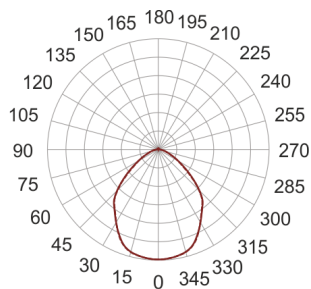

FIGO SQUARE Z 90X90 DUAL BIAŁY

— C0-C180 C90-C270

- IP: 20
- Color temperature: 2700-3500
- Luminous flux: lm

Name	Code	Colour	Voltage supply	Luminaire wattage	Light source type	
FIGO SQUARE Z 90x90 DUAL BIAŁY		white	230V		LED	3000K