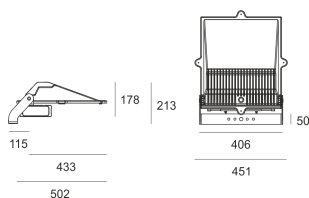

LFL1 SZARY

- IP: 65
- Color temperature: > 4000, Cool
- Luminous flux: 1m

Name	Code	Colour	Voltage supply	Luminaire wattage	Light source type	
LFL1 SZARY	LFL13LR1Z	gray	230V	39W	LED	5000K