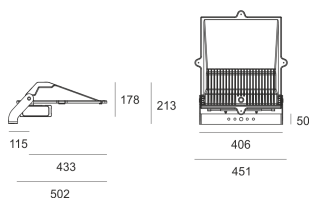

LFL3 SZARY

- IP: 65
- Color temperature: > 4000, Cool
- Luminous flux: 1m

Name	Code	Colour	Voltage supply	Luminaire wattage	Light source type	
LFL3 SZARY	LFL33LR1Z	gray	230V	124W	LED	5000K