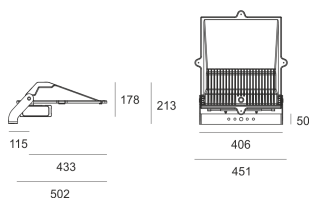

LFL3 SZARY

- IP: 65
- Color temperature: > 4000, Cool
- Luminous flux: 1m

| Name | Code | Colour | Voltage supply | Luminaire wattage | Light source type | |
|----------------------------|-----------|--------|----------------|-------------------|-------------------|-------|
| LFL3 SZARY | LFL33LR1Z | gray | 230V | 124W | LED | 5000K |