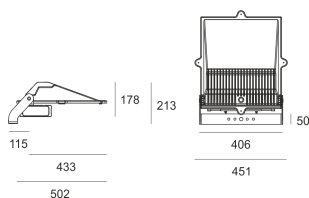

LFL4 SZARY

- IP: 65
- Color temperature: > 4000, Cool
- Luminous flux: 1m

Name	Code	Colour	Voltage supply	Luminaire wattage	Light source type	
LFL4 SZARY	LFL43LR1Z	gray	230V	166W	LED	5000K