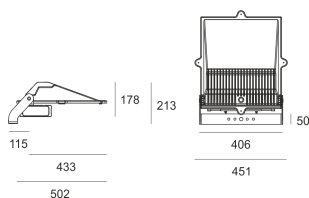

# LFL5 SZARY

- IP: 65
- Color temperature: > 4000, Cool
- Luminous flux: lm

Name	Code	Colour	Voltage supply	Luminaire wattage	Light source type	
<a href="#">LFL5 SZARY</a>	LFL53LR1Z	gray	230V	194W	LED	5000K