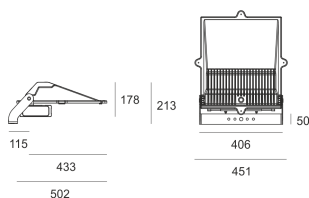

LFL5 SZARY

- IP: 65
- Color temperature: > 4000, Cool
- Luminous flux: 1m

Name	Code	Colour	Voltage supply	Luminaire wattage	Light source type	
LFL5 SZARY	LFL53LR1Z	gray	230V	194W	LED	5000K