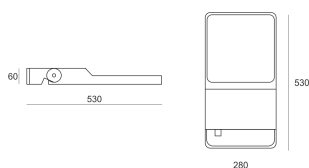

FLUT 32NW ANTRACYT

- IP: 66
- Color temperature: 3500-4000, Cool
- Luminous flux: 6690 lm

Name	Code	Colour	Voltage supply	Luminaire wattage	Light source type	Luminous flux	
FLUT_32NW_antracyt	6641014	ANTRACYT	230V	70W	LED	6690 lm	4000K