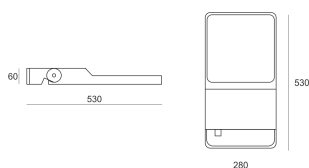

# FLUT 32NW ANTRACYT

- IP: 66
- Color temperature: 3500-4000, Cool
- Luminous flux: 6690 lm

Name	Code	Colour	Voltage supply	Luminaire wattage	Light source type	Luminous flux	
<a href="#">FLUT_32NW_antracyt</a>	6641014	ANTRACYT	230V	70W	LED	6690 lm	4000K