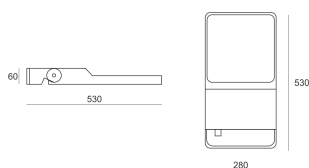

FLUT 32NW SZARY

- IP: 66
- Color temperature: 3500-4000, Cool
- Luminous flux: 6690 lm

| Name | Code | Colour | Voltage supply | Luminaire wattage | Light source type | Luminous flux | |
|---------------------------------|---------|--------|----------------|-------------------|-------------------|---------------|-------|
| FLUT_32NW_szary | 6641013 | gray | 230V | 70W | LED | 6690 lm | 4000K |