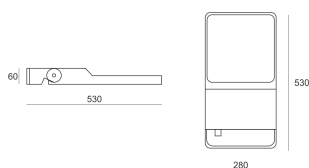

# FLUT 32NW SZARY

- IP: 66
- Color temperature: 3500-4000, Cool
- Luminous flux: 6690 lm

Name	Code	Colour	Voltage supply	Luminaire wattage	Light source type	Luminous flux	
<a href="#">FLUT_32NW_szary</a>	6641013	gray	230V	70W	LED	6690 lm	4000K