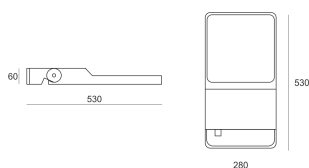

FLUT 32WW ANTRACYT

- IP: 66
- Color temperature: 2700-3500
- Luminous flux: 6169 lm

Name	Code	Colour	Voltage supply	Luminaire wattage	Light source type	Luminous flux	
FLUT_32WW_antracyt	6641044	ANTRACYT	230V	70W	LED	6169 lm	3000K