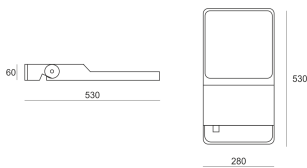

# FLUT 32WW SZARY

- IP: 66
- Color temperature: 2700-3500
- Luminous flux: 6169 lm

Name	Code	Colour	Voltage supply	Luminaire wattage	Light source type	Luminous flux	
<a href="#">FLUT_32WW_szary</a>	6641043	gray	230V	70W	LED	6169 lm	3000K