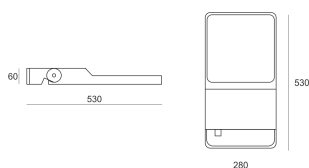

# FLUT 32WW SZARY

- IP: 66
- Color temperature: 2700-3500
- Luminous flux: 6169 lm

Name	Code	Colour	Voltage supply	Luminaire wattage	Light source type	Luminous flux	
<a href="#">FLUT_32WW_szary</a>	6641043	gray	230V	70W	LED	6169 lm	3000K