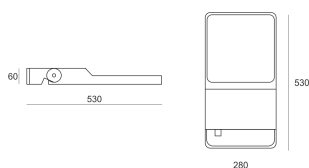

FLUT 48NW ANTRACYT

- IP: 66
- Color temperature: 3500-4000, Cool
- Luminous flux: 9831 lm

Name	Code	Colour	Voltage supply	Luminaire wattage	Light source type	Luminous flux	
FLUT 48NW antracyt	6641024	ANTRACYT	230V	103W	LED	9831 lm	4000K