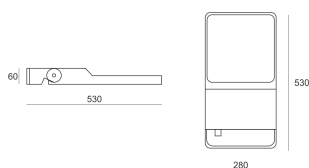

FLUT 48NW SZARY

- IP: 66
- Color temperature: 3500-4000, Cool
- Luminous flux: 9831 lm

Name	Code	Colour	Voltage supply	Luminaire wattage	Light source type	Luminous flux	
FLUT 48NW szary	6641023	gray	230V	103W	LED	9831 lm	4000K