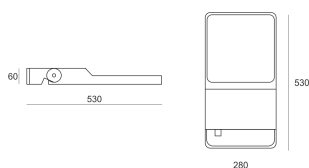

FLUT 48WW ANTRACYT

- IP: 66
- Color temperature: 2700-3500
- Luminous flux: 9064 lm

Name	Code	Colour	Voltage supply	Luminaire wattage	Light source type	Luminous flux	
FLUT 48WW antracyt	6641054	ANTRACYT	230V	103W	LED	9064 lm	3000K