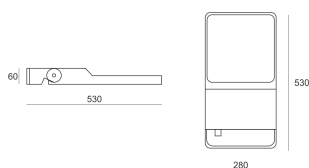

FLUT 48WW SZARY

- IP: 66
- Color temperature: 2700-3500
- Luminous flux: 9064 lm

Name	Code	Colour	Voltage supply	Luminaire wattage	Light source type	Luminous flux	
FLUT 48WW szary	6641053	gray	230V	103W	LED	9064 lm	3000K