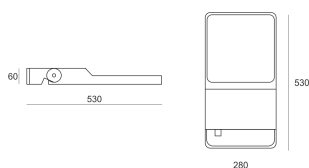

FLUT 64NW ANTRACYT

- IP: 66
- Color temperature: 3500-4000, Cool
- Luminous flux: 12915 lm

Name	Code	Colour	Voltage supply	Luminaire wattage	Light source type	Luminous flux	
FLUT 64NW-antracyt	6641034	ANTRACYT	230V	133W	LED	12915 lm	4000K