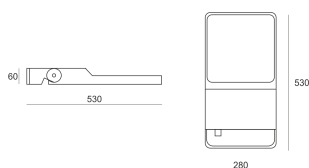

FLUT 64NW SZARY

- IP: 66
- Color temperature: 3500-4000, Cool
- Luminous flux: 12915 lm

Name	Code	Colour	Voltage supply	Luminaire wattage	Light source type	Luminous flux	
FLUT 64NW szary	6641033	gray	230V	133W	LED	12915 lm	4000K