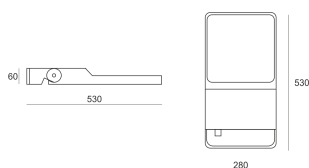

# FLUT 64NW SZARY

- IP: 66
- Color temperature: 3500-4000, Cool
- Luminous flux: 12915 lm

Name	Code	Colour	Voltage supply	Luminaire wattage	Light source type	Luminous flux	
<a href="#">FLUT 64NW szary</a>	6641033	gray	230V	133W	LED	12915 lm	4000K