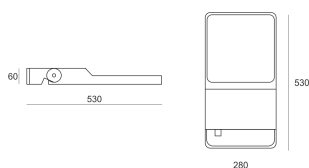

FLUT 64WW ANTRACYT

- IP: 66
- Color temperature: 2700-3500
- Luminous flux: 11908 lm

Name	Code	Colour	Voltage supply	Luminaire wattage	Light source type	Luminous flux	
FLUT 64WW antracyt	6641064	ANTRACYT	230V	133W	LED	11908 lm	3000K