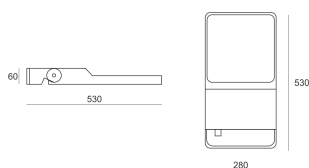

FLUT 64WW SZARY

- IP: 66
- Color temperature: 2700-3500
- Luminous flux: 11908 lm

Name	Code	Colour	Voltage supply	Luminaire wattage	Light source type	Luminous flux	
FLUT 64WW szary	6641063	gray	230V	133W	LED	11908 lm	3000K