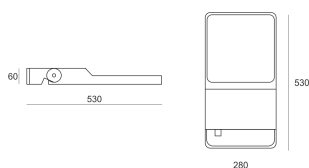

FLUT ASY 12NW SZARY

- IP: 66
- Color temperature: 3500-4000, Cool
- Luminous flux: 7027 lm

| Name | Code | Colour | Voltage supply | Luminaire wattage | Light source type | Luminous flux | |
|-------------------------------------|---------|--------|----------------|-------------------|-------------------|---------------|-------|
| FLUT ASY 12NW szary | 6641093 | gray | 230V | 133W | LED | 7027 lm | 4000K |