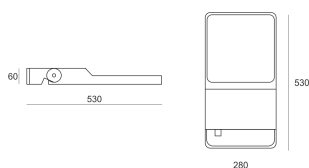

# FLUT ASY 12WW ANTRACYT

- IP: 66
- Color temperature: 2700-3500
- Luminous flux: 6479 lm

Name	Code	Colour	Voltage supply	Luminaire wattage	Light source type	Luminous flux	
<a href="#">FLUT ASY 12WW antracyt</a>	6641124	ANTRACYT	230V	133W	LED	6479 lm	3000K