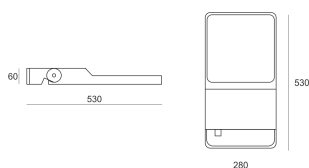

FLUT ASY 32NW ANTRACYT

- IP: 66
- Color temperature: 3500-4000, Cool
- Luminous flux: 3640 lm

Name	Code	Colour	Voltage supply	Luminaire wattage	Light source type	Luminous flux	
FLUT ASY 32NW antracyt	6641074	ANTRACYT	230V	70W	LED	3640 lm	4000K