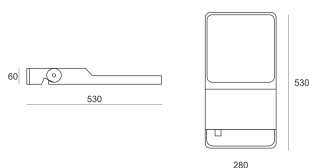

FLUT ASY 32NW SZARY

- IP: 66
- Color temperature: 3500-4000, Cool
- Luminous flux: 3640 lm

Name	Code	Colour	Voltage supply	Luminaire wattage	Light source type	Luminous flux	
FLUT ASY 32NW szary	6641073	gray	230V	70W	LED	3640 lm	4000K