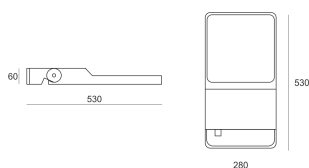

FLUT ASY 48WW ANTRACYT

- IP: 66
- Color temperature: 2700-3500
- Luminous flux: 4932 lm

Name	Code	Colour	Voltage supply	Luminaire wattage	Light source type	Luminous flux	
FLUT ASY 48WW antracyt	6641114	ANTRACYT	230V	103W	LED	4932 lm	3000K