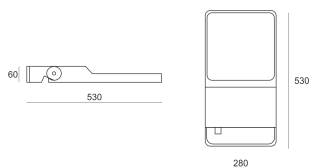

FLUT STREET 32NW ANTRACYT

- IP: 66
- Color temperature: 3500-4000, Cool
- Luminous flux: 6619 lm

Name	Code	Colour	Voltage supply	Luminaire wattage	Light source type	Luminous flux	
FLUT STREET 32NW antracyt	6641134	ANTRACYT	230V	70W	LED	6619 lm	4000K