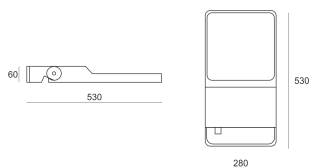

# FLUT STREET 32NW SZARY

- IP: 66
- Color temperature: 3500-4000, Cool
- Luminous flux: 6619 lm

Name	Code	Colour	Voltage supply	Luminaire wattage	Light source type	Luminous flux	
<a href="#">FLUT STREET 32NW szary</a>	6641133	gray	230V	70W	LED	6619 lm	4000K