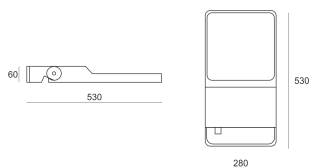

FLUT STREET 32NW SZARY

- IP: 66
- Color temperature: 3500-4000, Cool
- Luminous flux: 6619 lm

Name	Code	Colour	Voltage supply	Luminaire wattage	Light source type	Luminous flux	
FLUT STREET 32NW szary	6641133	gray	230V	70W	LED	6619 lm	4000K