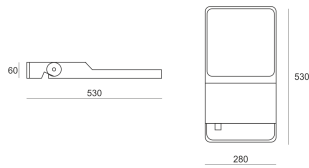

# FLUT STREET 48NW ANTRACYT

- IP: 66
- Color temperature: 3500-4000, Cool
- Luminous flux: 9726 lm

Name	Code	Colour	Voltage supply	Luminaire wattage	Light source type	Luminous flux	
<a href="#">FLUT STREET 48NW antracyt</a>	6641144	ANTRACYT	230V	103W	LED	9726 lm	4000K