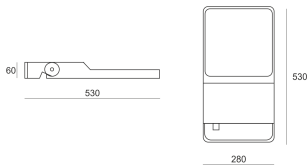

FLUT STREET 48NW ANTRACYT

- IP: 66
- Color temperature: 3500-4000, Cool
- Luminous flux: 9726 lm

Name	Code	Colour	Voltage supply	Luminaire wattage	Light source type	Luminous flux	
FLUT STREET 48NW antracyt	6641144	ANTRACYT	230V	103W	LED	9726 lm	4000K