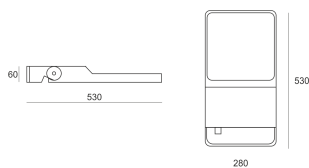

# FLUT STREET 48NW SZARY

- IP: 66
- Color temperature: 3500-4000, Cool
- Luminous flux: 9726 lm

Name	Code	Colour	Voltage supply	Luminaire wattage	Light source type	Luminous flux	
<a href="#">FLUT STREET 48NW szary</a>	6641143	gray	230V	103W	LED	9726 lm	4000K