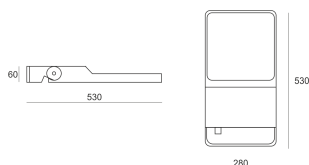

FLUT STREET 48NW SZARY

- IP: 66
- Color temperature: 3500-4000, Cool
- Luminous flux: 9726 lm

| Name | Code | Colour | Voltage supply | Luminaire wattage | Light source type | Luminous flux | |
|--|---------|--------|----------------|-------------------|-------------------|---------------|-------|
| FLUT STREET 48NW szary | 6641143 | gray | 230V | 103W | LED | 9726 lm | 4000K |