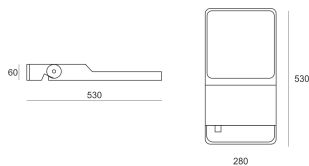

# FLUT STREET 48NW SZARY

- IP: 66
- Color temperature: 3500-4000, Cool
- Luminous flux: 9726 lm

Name	Code	Colour	Voltage supply	Luminaire wattage	Light source type	Luminous flux	
<a href="#">FLUT STREET 48NW szary</a>	6641143	gray	230V	103W	LED	9726 lm	4000K