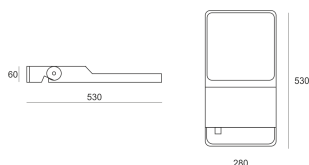

FLUT STREET 64NW ANTRACYT

- IP: 66
- Color temperature: 3500-4000, Cool
- Luminous flux: 12778 lm

Name	Code	Colour	Voltage supply	Luminaire wattage	Light source type	Luminous flux	
FLUT STREET 64NW antracyt	6641154	ANTRACYT	230V	133W	LED	12778 lm	4000K