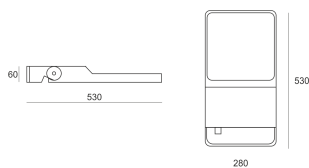

# FLUT STREET 64NW ANTRACYT

- IP: 66
- Color temperature: 3500-4000, Cool
- Luminous flux: 12778 lm

Name	Code	Colour	Voltage supply	Luminaire wattage	Light source type	Luminous flux	
<a href="#">FLUT STREET 64NW antracyt</a>	6641154	ANTRACYT	230V	133W	LED	12778 lm	4000K