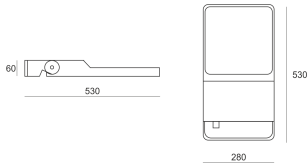

FLUT STREET 64NW SZARY

- IP: 66
- Color temperature: 3500-4000, Cool
- Luminous flux: 12778 lm

Name	Code	Colour	Voltage supply	Luminaire wattage	Light source type	Luminous flux	
FLUT STREET 64NW szary	6641153	gray	230V	133W	LED	12778 lm	4000K