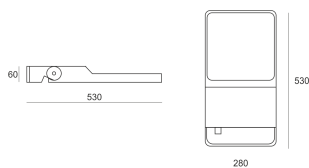

FLUT STREET 64NW SZARY

- IP: 66
- Color temperature: 3500-4000, Cool
- Luminous flux: 12778 lm

Name	Code	Colour	Voltage supply	Luminaire wattage	Light source type	Luminous flux	
FLUT STREET 64NW szary	6641153	gray	230V	133W	LED	12778 lm	4000K