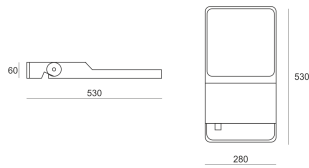

FLUT STREET 64NW SZARY

- IP: 66
- Color temperature: 3500-4000, Cool
- Luminous flux: 12778 lm

Name	Code	Colour	Voltage supply	Luminaire wattage	Light source type	Luminous flux	
FLUT STREET 64NW szary	6641153	gray	230V	133W	LED	12778 lm	4000K