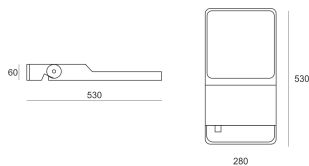

FLUT STREET 64NW SZARY

- IP: 66
- Color temperature: 3500-4000, Cool
- Luminous flux: 12778 lm

Name	Code	Colour	Voltage supply	Luminaire wattage	Light source type	Luminous flux	
FLUT STREET 64NW szary	6641153	gray	230V	133W	LED	12778 lm	4000K