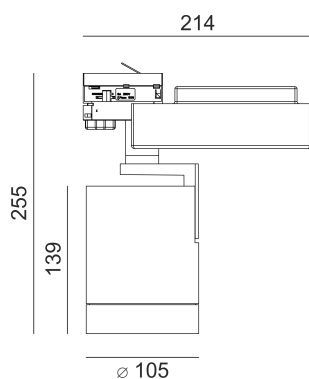

FORGO LED 30/4.0K 10° CZARNY

- IP: 20
- Color temperature: 3500-4000, Cool
- Luminous flux: 3085 lm

Name	Code	Colour	Voltage supply	Luminaire wattage	Light source type	Luminous flux	
FORGO LED 30/4.0K 10° CZARNY		black	230V	36W	LED	3085 lm	4000K