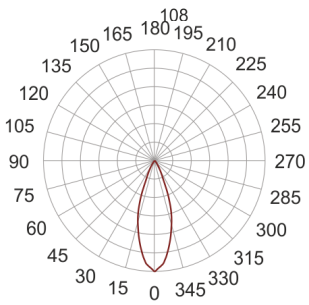

GALA LED 13 AS

— C0-C180 - - - - C90-C270

- IP: 20
- Color temperature: 2700-3500
- Luminous flux: 840 lm

Name	Code	Colour	Voltage supply	Luminaire wattage	Light source type	Luminous flux

GALA LED 13 AS	9241080	AS	350mA	13W	LED	840 lm	3000K
-------------------	---------	----	-------	-----	-----	--------	-------