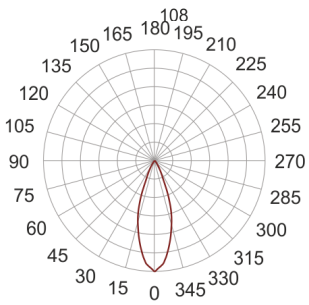

# GALA LED 13 AS

— C0-C180      - - - - C90-C270

- IP: 20
- Color temperature: 2700-3500
- Luminous flux: 840 lm

| Name | Code | Colour | Voltage supply | Luminaire wattage | Light source type | Luminous flux |
|------|------|--------|----------------|-------------------|-------------------|---------------|
|      |      |        |                |                   |                   |               |