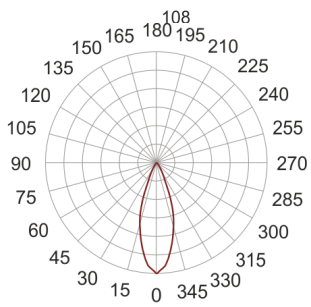

GALA LED 13 AS

— C0-C180 - - - - C90-C270

- IP: 20
- Color temperature: 2700-3500
- Luminous flux: 840 lm

Name	Code	Colour	Voltage supply	Luminaire wattage	Light source type	Luminous flux

GALA LED 13 AS	9241080	AS	350mA	13W	LED	840 lm	3000K
-------------------	---------	----	-------	-----	-----	--------	-------