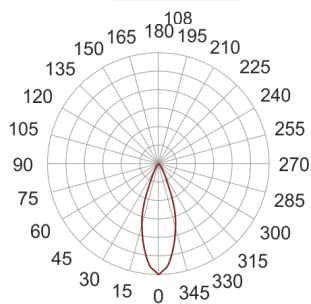

# GALA LED 13 BIAŁY

— C0-C180      - - - - - C90-C270

- IP: 20
- Color temperature: 2700-3500
- Luminous flux: 840 lm

Name	Code	Colour	Voltage supply	Luminaire wattage	Light source type	Luminous flux	
<a href="#">GALA LED 13 BIAŁY</a>	9241070	white	350mA	13W	LED	840 lm	3000K