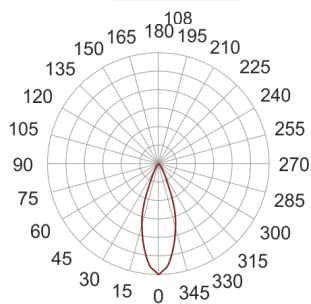

GALA LED 13 BIAŁY

— C0-C180 - - - - - C90-C270

- IP: 20
- Color temperature: 2700-3500
- Luminous flux: 840 lm

Name	Code	Colour	Voltage supply	Luminaire wattage	Light source type	Luminous flux	
GALA LED 13 BIAŁY	9241070	white	350mA	13W	LED	840 lm	3000K