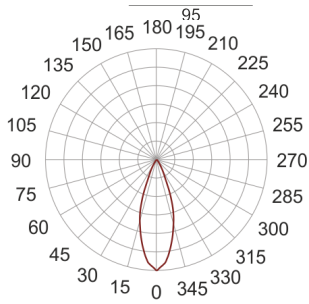

GALA LED 13 IP54 BIAŁY

- IP: 54
- Color temperature: 2700-3500
- Luminous flux: 375 lm

Name	Code	Colour	Voltage supply	Luminaire wattage	Light source type	Luminous flux	
GALA LED 13 IP54 BIAŁY	9241090	white	350mA	13W	LED	375 lm	3000K