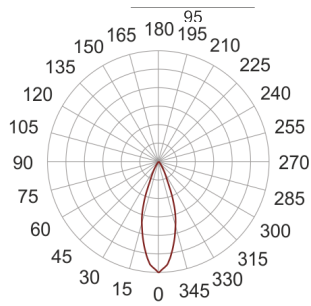

GALA LED 13 IP54 BIAŁY

- IP: 54
- Color temperature: 2700-3500
- Luminous flux: 375 lm

Name	Code	Colour	Voltage supply	Luminaire wattage	Light source type	Luminous flux	
GALA LED 13 IP54 BIAŁY	9241090	white	350mA	13W	LED	375 lm	3000K