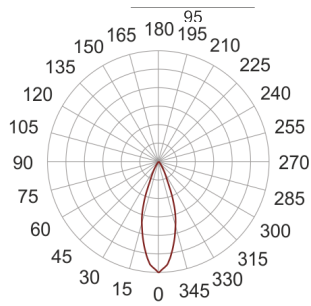

GALA LED 13 IP54 BIAŁY

— C0-C180 - - - - C90-C270

- IP: 54
- Color temperature: 2700-3500
- Luminous flux: 375 lm

Name	Code	Colour	Voltage supply	Luminaire wattage	Light source type	Luminous flux	
GALA LED 13 IP54 BIAŁY	9241090	white	350mA	13W	LED	375 lm	3000K