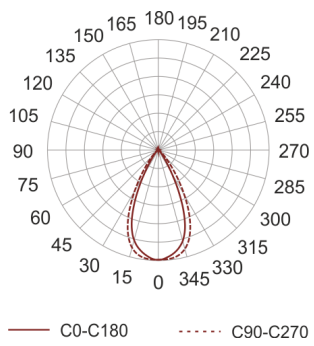

GINKGO 1

- IP: 67
- Color temperature: 3500-4000, Cool
- Luminous flux: 2172 lm

Name	Code	Colour	Voltage supply	Luminaire wattage	Light source type	Luminous flux	
GINKGO_1		gray	230V	24,8	LED	2172 lm	4000K