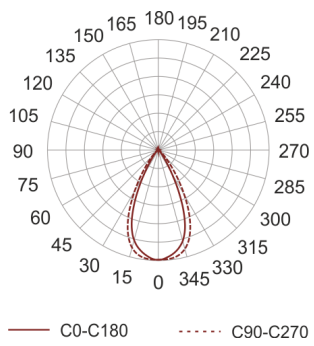

# GINKGO 1

- IP: 67
- Color temperature: 3500-4000, Cool
- Luminous flux: 2172 lm

Name	Code	Colour	Voltage supply	Luminaire wattage	Light source type	Luminous flux	
<a href="#">GINKGO_1</a>		gray	230V	24,8	LED	2172 lm	4000K