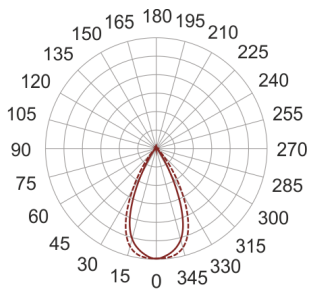

GINKGO 2

— C0-C180 ····· C90-C270

- IP: 67
- Color temperature: 3500-4000, Cool
- Luminous flux: 4344 lm

Name	Code	Colour	Voltage supply	Luminaire wattage	Light source type	Luminous flux	
GINKGO 2		gray	230V	44,6	LED	4344 lm	4000K