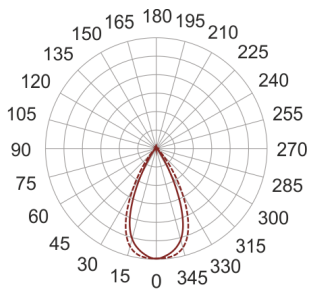

# GINKGO 2

— C0-C180    ····· C90-C270

- IP: 67
- Color temperature: 3500-4000, Cool
- Luminous flux: 4344 lm

Name	Code	Colour	Voltage supply	Luminaire wattage	Light source type	Luminous flux	
<a href="#">GINKGO 2</a>		gray	230V	44,6	LED	4344 lm	4000K