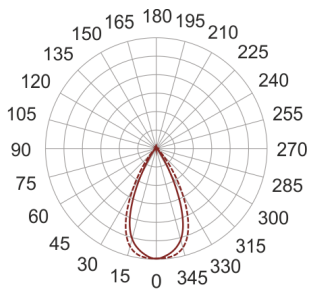

# GINKGO 2

— C0-C180    - - - - C90-C270

- IP: 67
- Color temperature: 3500-4000, Cool
- Luminous flux: 4344 lm

Name	Code	Colour	Voltage supply	Luminaire wattage	Light source type	Luminous flux	
<a href="#">GINKGO 2</a>		gray	230V	44,6	LED	4344 lm	4000K