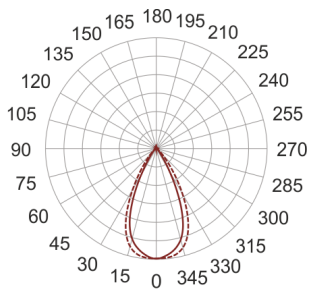

GINKGO 3

230V

IP
67

LED

CCT:
4000K

CRI
70

50 000

0,5m

— C0-C180 - - - - C90-C270

- IP: 67
- Color temperature: 3500-4000, Cool
- Luminous flux: 6516 lm

Name	Code	Colour	Voltage supply	Luminaire wattage	Light source type	Luminous flux	
GINKGO 3		gray	230V	70,8	LED	6516 lm	4000K