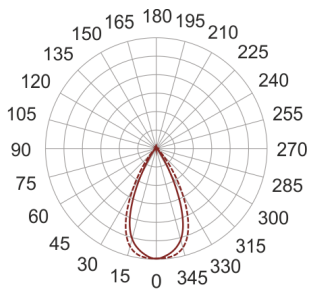

# GINKGO 3

---

230V

IP  
67

LED

CCT:  
4000K

CRI  
70

50 000

0,5m

— C0-C180    - - - C90-C270

- IP: 67
- Color temperature: 3500-4000, Cool
- Luminous flux: 6516 lm

Name	Code	Colour	Voltage supply	Luminaire wattage	Light source type	Luminous flux	
<a href="#">GINKGO 3</a>		gray	230V	70,8	LED	6516 lm	4000K