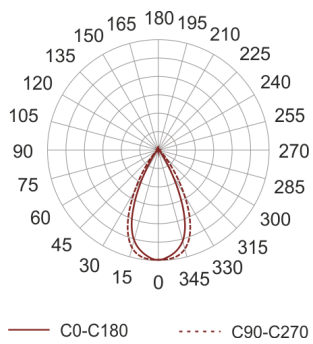

# GINKGO 4

- IP: 67
- Color temperature: 3500-4000, Cool
- Luminous flux: 8688 lm

| Name                     | Code | Colour | Voltage supply | Luminaire wattage | Light source type | Luminous flux |       |
|--------------------------|------|--------|----------------|-------------------|-------------------|---------------|-------|
| <a href="#">GINKGO 4</a> |      | gray   | 230V           | 102               | LED               | 8688 lm       | 4000K |