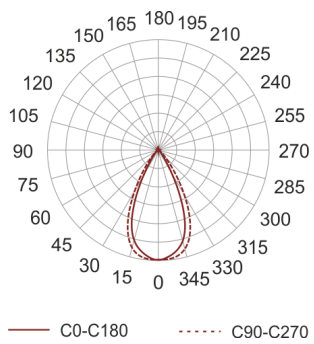

GINKGO 4

- IP: 67
- Color temperature: 3500-4000, Cool
- Luminous flux: 8688 lm

Name	Code	Colour	Voltage supply	Luminaire wattage	Light source type	Luminous flux	
GINKGO 4		gray	230V	102	LED	8688 lm	4000K