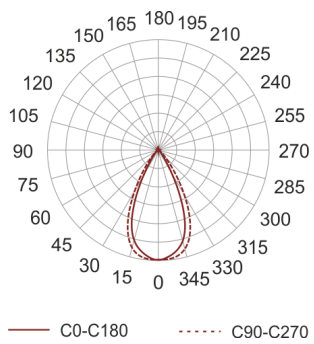

# GINKGO 4

- IP: 67
- Color temperature: 3500-4000, Cool
- Luminous flux: 8688 lm

Name	Code	Colour	Voltage supply	Luminaire wattage	Light source type	Luminous flux	
<a href="#">GINKGO 4</a>		gray	230V	102	LED	8688 lm	4000K