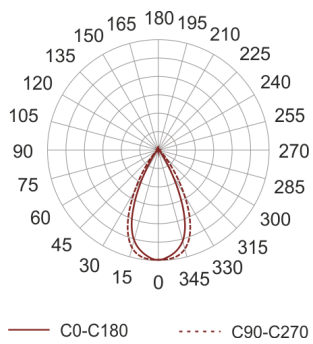

GINKGO 4

- IP: 67
- Color temperature: 3500-4000, Cool
- Luminous flux: 8688 lm

Name	Code	Colour	Voltage supply	Luminaire wattage	Light source type	Luminous flux	
GINKGO 4		gray	230V	102	LED	8688 lm	4000K