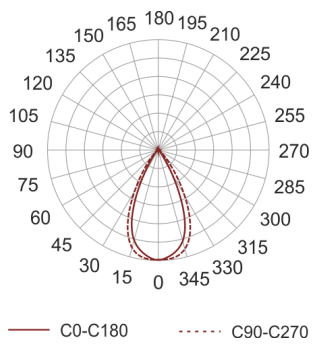

# GINKGO 5

- IP: 67
- Color temperature: 3500-4000, Cool
- Luminous flux: 10860 lm

Name	Code	Colour	Voltage supply	Luminaire wattage	Light source type	Luminous flux	
<a href="#">GINKGO-5</a>		gray	230V	121,8	LED	10860 lm	4000K