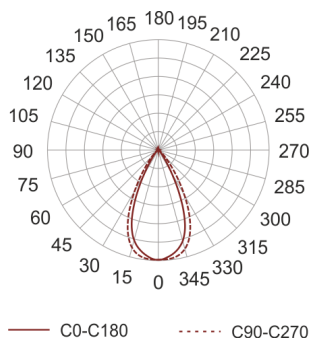

GINKGO 5

- IP: 67
- Color temperature: 3500-4000, Cool
- Luminous flux: 10860 lm

Name	Code	Colour	Voltage supply	Luminaire wattage	Light source type	Luminous flux	
GINKGO-5		gray	230V	121,8	LED	10860 lm	4000K