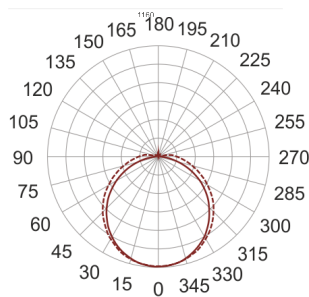

# GOH LED 116/40/4.0K SZARY

— C0-C180      - - - - C90-C270

- IP: 65
- Color temperature: 3500-4000, Cool
- Luminous flux: 4300 lm

Name	Code	Colour	Voltage supply	Luminaire wattage	Light source type	Luminous flux	
<a href="#">GOH LED 116/40/4.0K SZARY</a>		gray	230V	42W	LED	4300 lm	4000K