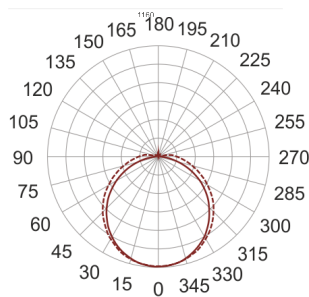

GOH LED 116/40/4.0K SZARY

— C0-C180 - - - - C90-C270

- IP: 65
- Color temperature: 3500-4000, Cool
- Luminous flux: 4300 lm

Name	Code	Colour	Voltage supply	Luminaire wattage	Light source type	Luminous flux	
GOH LED 116/40/4.0K SZARY		gray	230V	42W	LED	4300 lm	4000K