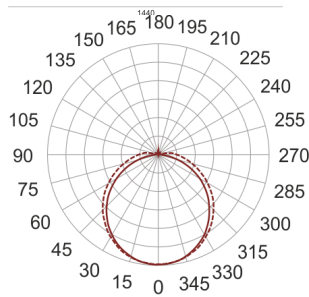

GOH LED 144/50/4.0K SZARY

— C0-C180 - - - - C90-C270

- IP: 65
- Color temperature: 3500-4000, Cool
- Luminous flux: 5400 lm

Name	Code	Colour	Voltage supply	Luminaire wattage	Light source type	Luminous flux	
GOH LED 144/50/4.0K SZARY		gray	230V	54W	LED	5400 lm	4000K