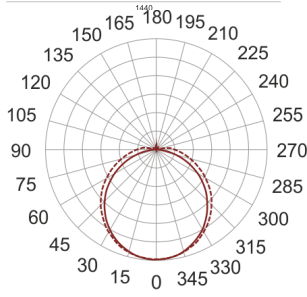

# GOH LED 144/50/4.0K SZARY

— C0-C180    - - - - C90-C270

- IP: 65
- Color temperature: 3500-4000, Cool
- Luminous flux: 5400 lm

Name	Code	Colour	Voltage supply	Luminaire wattage	Light source type	Luminous flux	
<a href="#">GOH LED 144/50/4.0K SZARY</a>		gray	230V	54W	LED	5400 lm	4000K