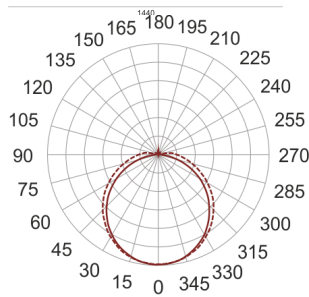

# GOH LED 144/50/4.0K SZARY

— C0-C180      - - - - C90-C270

- IP: 65
- Color temperature: 3500-4000, Cool
- Luminous flux: 5400 lm

Name	Code	Colour	Voltage supply	Luminaire wattage	Light source type	Luminous flux	
<a href="#">GOH LED 144/50/4.0K SZARY</a>		gray	230V	54W	LED	5400 lm	4000K