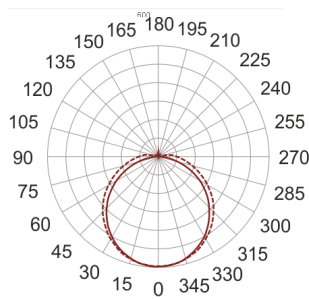

GOH LED 60/20/4.0K SZARY

- IP: 65
- Color temperature: 3500-4000, Cool
- Luminous flux: 2000 lm

Name	Code	Colour	Voltage supply	Luminaire wattage	Light source type	Luminous flux	
GOH LED 60/20/4.0K SZARY		gray	230V	22W	LED	2000 lm	4000K