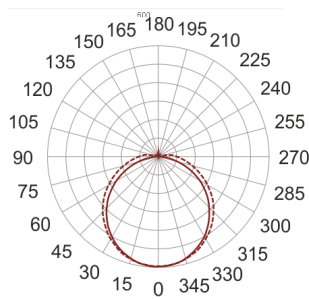

# GOH LED 60/20/4.0K SZARY

— C0-C180      - - - - C90-C270

- IP: 65
- Color temperature: 3500-4000, Cool
- Luminous flux: 2000 lm

Name	Code	Colour	Voltage supply	Luminaire wattage	Light source type	Luminous flux	
<a href="#">GOH LED 60/20/4.0K SZARY</a>		gray	230V	22W	LED	2000 lm	4000K