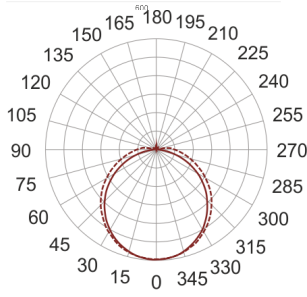

# GOH LED 60/20/4.0K SZARY

— C0-C180    - - - C90-C270

- IP: 65
- Color temperature: 3500-4000, Cool
- Luminous flux: 2000 lm

Name	Code	Colour	Voltage supply	Luminaire wattage	Light source type	Luminous flux	
<a href="#">GOH LED 60/20/4.0K SZARY</a>		gray	230V	22W	LED	2000 lm	4000K