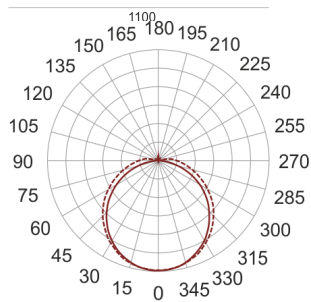

GOLIN 100 4.0K BIAŁY

— C0-C180 - - - - C90-C270

- IP: 20
- Color temperature: 3500-4000, Cool
- Luminous flux: 1400 lm

Name	Code	Colour	Voltage supply	Luminaire wattage	Light source type	Luminous flux	
GOLIN 100 4.0K BIAŁY		white	230V	19W	LED	1400 lm	4000K