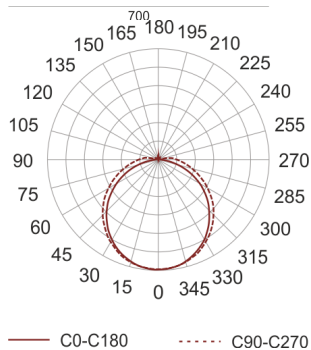

# GOLIN 60 3.0K BIAŁY

- IP: 20
- Color temperature: 2700-3500
- Luminous flux: 1220 lm

Name	Code	Colour	Voltage supply	Luminaire wattage	Light source type	Luminous flux	
<a href="#">GOLIN 60 3.0K BIAŁY</a>		white	230V	19W	LED	1220 lm	3000K