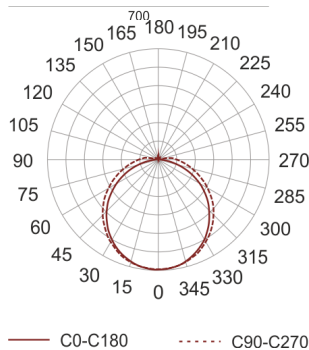

# GOLIN 60 3.0K BIAŁY

- IP: 20
- Color temperature: 2700-3500
- Luminous flux: 1220 lm

Name	Code	Colour	Voltage supply	Luminaire wattage	Light source type	Luminous flux	
<a href="#">GOLIN 60 3.0K BIAŁY</a>		white	230V	19W	LED	1220 lm	3000K