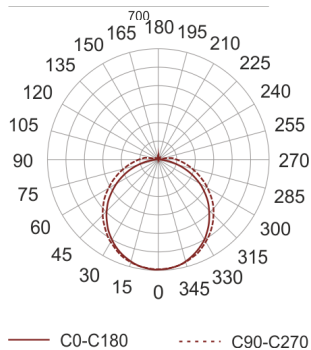

GOLIN 60 3.0K BIAŁY

- IP: 20
- Color temperature: 2700-3500
- Luminous flux: 1220 lm

Name	Code	Colour	Voltage supply	Luminaire wattage	Light source type	Luminous flux	
GOLIN 60 3.0K BIAŁY		white	230V	19W	LED	1220 lm	3000K