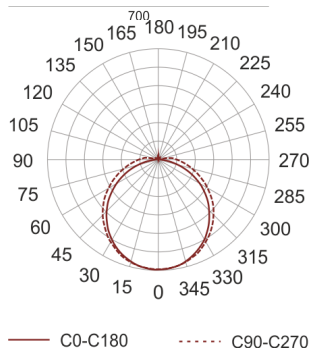

GOLIN 60 4.0K BIAŁY

- IP: 20
- Color temperature: 3500-4000, Cool
- Luminous flux: 1250 lm

Name	Code	Colour	Voltage supply	Luminaire wattage	Light source type	Luminous flux	
GOLIN 60 4.0K BIAŁY		white	230V	19W	LED	1250 lm	4000K