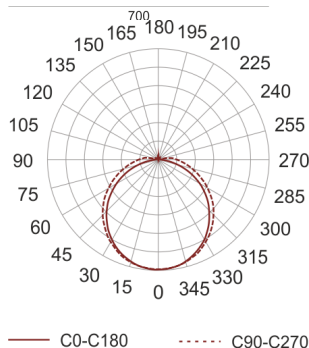

GOLIN 60 4.0K BIAŁY

- IP: 20
- Color temperature: 3500-4000, Cool
- Luminous flux: 1250 lm

Name	Code	Colour	Voltage supply	Luminaire wattage	Light source type	Luminous flux	
GOLIN 60 4.0K BIAŁY		white	230V	19W	LED	1250 lm	4000K