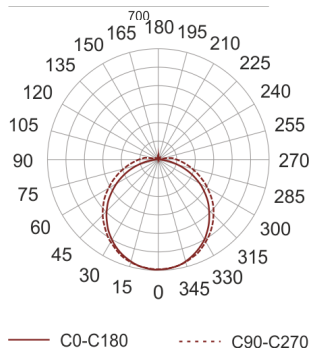

GOLIN 60 4.0K BIAŁY

- IP: 20
- Color temperature: 3500-4000, Cool
- Luminous flux: 1250 lm

Name	Code	Colour	Voltage supply	Luminaire wattage	Light source type	Luminous flux	
GOLIN 60 4.0K BIAŁY		white	230V	19W	LED	1250 lm	4000K