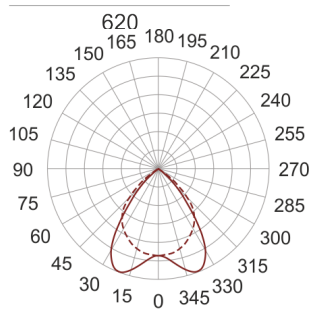

GON E T5 PA 214 BIAŁY

— C0-C180 C90-C270

- IP: 20
- Color temperature:
- Luminous flux: lm

Name	Code	Colour	Voltage supply	Luminaire wattage	Light source type	Handle
GON E T5 PA 214 BIAŁY	H013AH0163	white	230V	2x14W	T5	G5