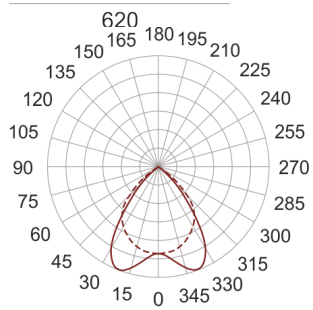

GON E T5 PA 224 BIAŁY

— C0-C180 C90-C270

- IP: 20
- Color temperature:
- Luminous flux: lm

Name	Code	Colour	Voltage supply	Luminaire wattage	Light source type	Handle
GON E T5 PA 224 BIAŁY	K013AH0107	white	230V	2x24W	T5	G5