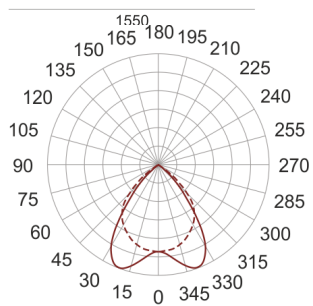

GON E T5 PA 249 BIAŁY

— C0-C180 - - - - C90-C270

- IP: 20
- Color temperature:
- Luminous flux: lm

Name	Code	Colour	Voltage supply	Luminaire wattage	Light source type	Handle
GON E T5 PA 249 BIAŁY	K013AH0105	white	230V	2x49W	T5	G5