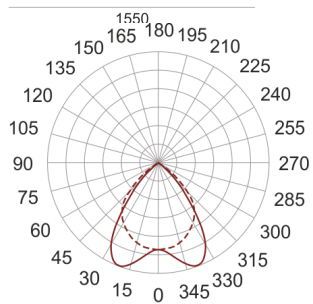

GON E T5 PA 249 BIAŁY

- IP: 20
- Color temperature:
- Luminous flux: lm

Name	Code	Colour	Voltage supply	Luminaire wattage	Light source type	Handle
GON E T5 PA 249 BIAŁY	K013AH0105	white	230V	2x49W	T5	G5